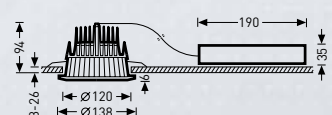

Amatris C04 WR...