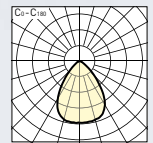

Amatris C04 WR...
UTE: 1.00 B + 0.00 T
DIN 5040: A60
CIBSE: BZ 1
NBN L 14-002: BZ 1

LED system

Luminaire luminous flux 1400 lm.
...nw... Neutral white light colour,
Colour temperature 4000 K.
...ww... Warm white light colour,
Colour temperature 3000 K.

Luminaire body

Ceiling ring and heat sink of die-cast aluminium. Including decorative ring for accommodating attachments. Tool-free ceiling installation via rapid-mounting springs. Ceiling cut-out dimensions: Ø 120 mm. Recess depth: 100 mm.

Electrical version

With electronic transformer
...ET... (switchable),
...ETDD... (dali dimmable).
Separate ballast with integral cable strain relief system.