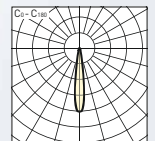

SncFlex 600 BR-SP LED 2300 ww...
UTE: 1.00 A + 0.00 T
DIN 5040: A80
CIBSE: BZ 1
NBN L 14-002: BZ 1