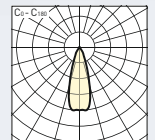

SncFlex 600 BR-MF LED 2700 nw...
UTE: 1.00 A + 0.00 T
DIN 5040: A80
CIBSE: BZ 1
NBN L 14-002: BZ 1