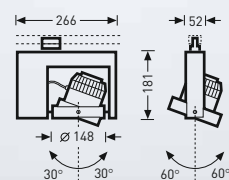

Designation	TOC	Electrical version ...ET...	Colour	Lamps/ luminous flux/ light colour	Connected load	≈kg
SncFlex 600 BR-MF LED 2300 ww...03	60 367...	...40	silver/black	LED/2300 lm/ww	41	2.6
SncFlex 600 BR-SP LED 2300 ww...03	60 369...	...40	silver/black	LED/2300 lm/ww	41	2.6
SncFlex 600 BR-MF LED 2700 nw...03	60 368...	...40	silver/black	LED/2700 lm/nw	41	2.6
SncFlex 600 BR-SP LED 2700 nw...03	60 370...	...40	silver/black	LED/2700 lm/nw	41	2.6
SncFlex 600 BR-MF LED 2300 ww...01	60 339...	...40	white/black	LED/2300 lm/ww	41	2.6
SncFlex 600 BR-SP LED 2300 ww...01	60 340...	...40	white/black	LED/2300 lm/ww	41	2.6
SncFlex 600 BR-MF LED 2700 nw...01	60 341...	...40	white/black	LED/2700 lm/nw	41	2.6
SncFlex 600 BR-SP LED 2700 nw...01	60 342...	...40	white/black	LED/2700 lm/nw	41	2.6

Accessories	TOC	Ø mm	Description
Snc ZBR-G 105 MF LED	60 361 00	105	Reflector, gold
Snc ZBR-G 105 SP LED	60 362 00	105	Reflector, gold
Snc ZBR-G 105 FL LED	60 363 00	105	Reflector, gold
Snc ZBR-S 105 MF LED	60 364 00	105	Reflector, silver
Snc ZBR-S 105 SP LED	60 365 00	105	Reflector, silver
Snc ZBR-S 105 FL LED	60 366 00	105	Reflector, silver

SncFlex 600...LED...