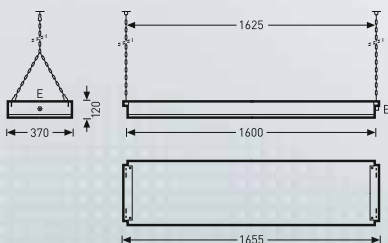

Durata HD...-IP... + Durata ZK/SPY