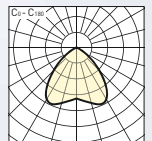

Durata HD SB/449...

UTE: 0.75 C + 0.00 T
DIN 5040: A50
CIBSE: BZ 2
NBN L 14-002: BZ 3