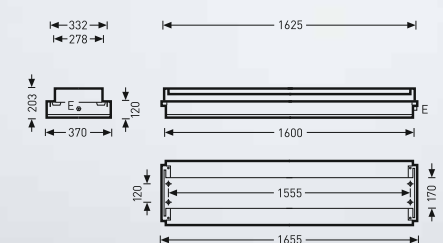

Durata HD...-IP... + Durata ZBP 22