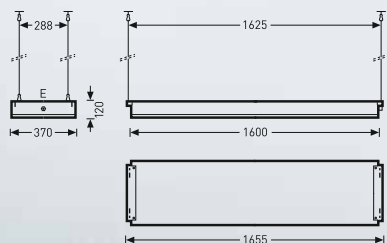

Durata HD...-IP... + Durata ZS/2,5